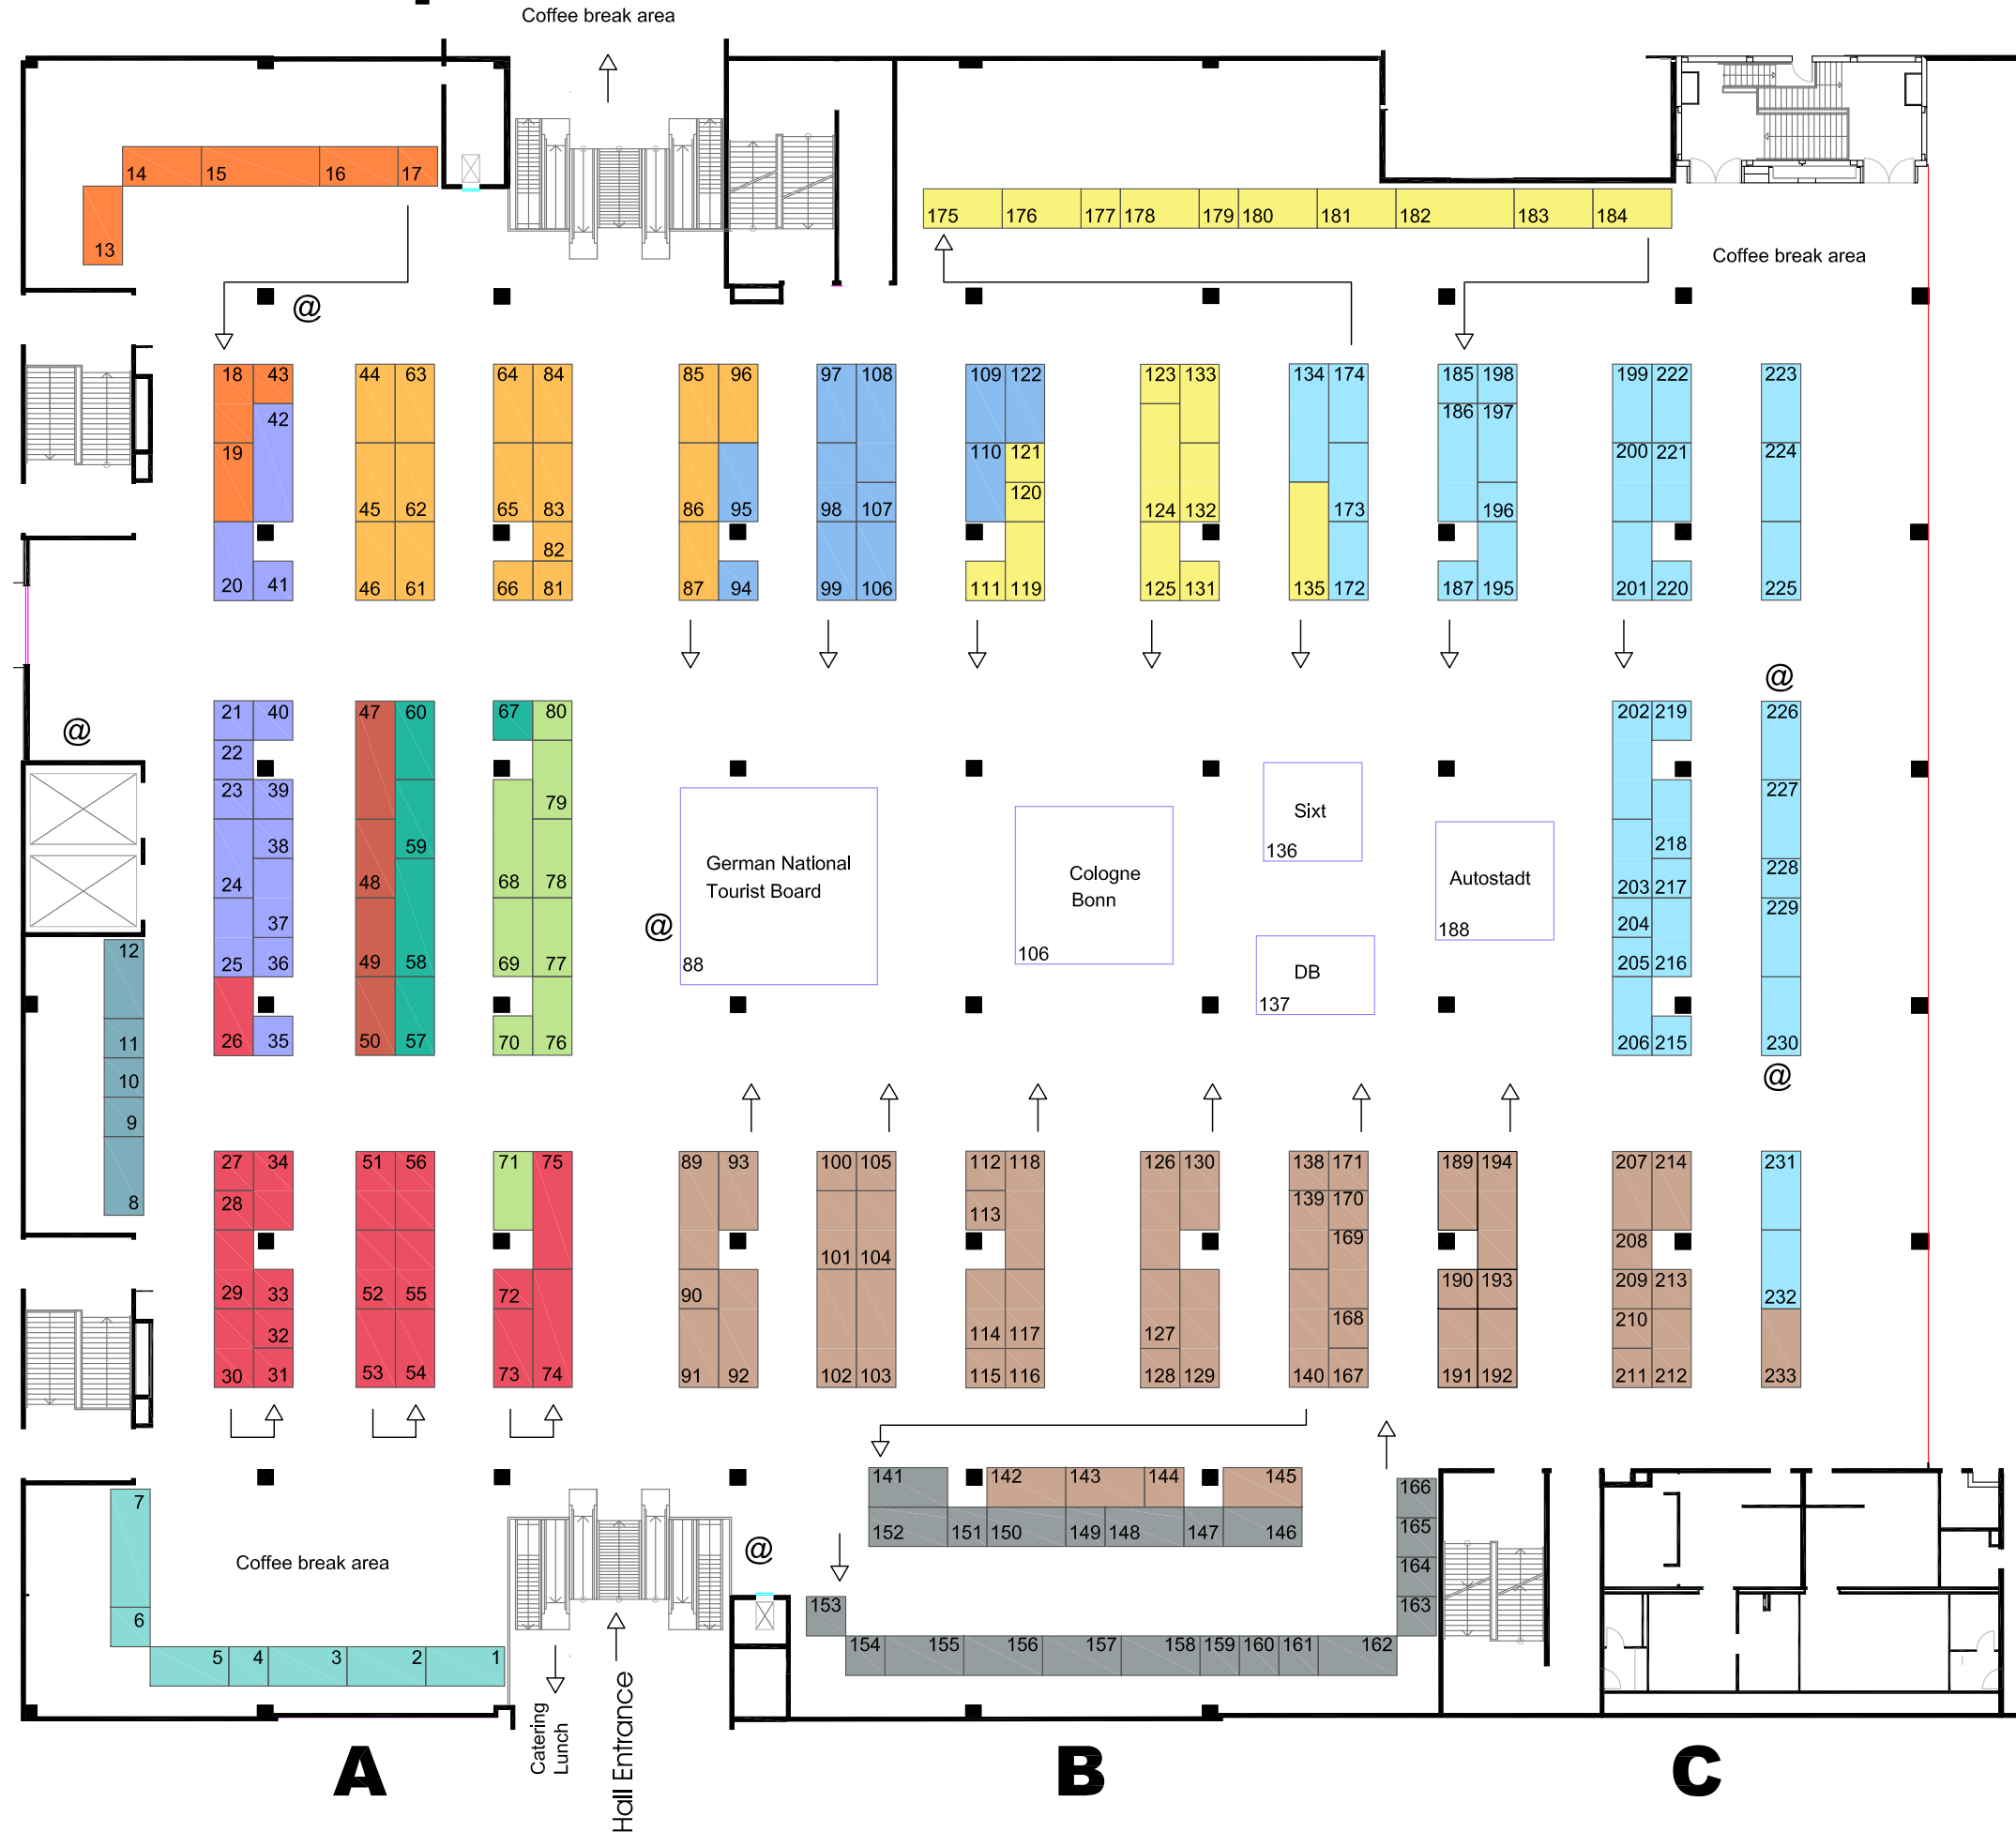

# Kölnmesse, Hall 4.2

## GTM Workshop

**GTM 2011**  
8 - 10 May

- Baden-Wuerttemberg
- Bavaria
- Berlin-Brandenburg
- Hesse
- Hotels
- Lower Saxony
- Northrhine-Westphalia
- Bremen, Hamburg, Mecklenburg-Western-Pomerania, Schleswig-Holstein
- Rhineland-Palatinate + Saarland
- Saxony
- Saxony-Anhalt
- Thuringia
- Tour Operators
- Transport
- @ Internet Terminals