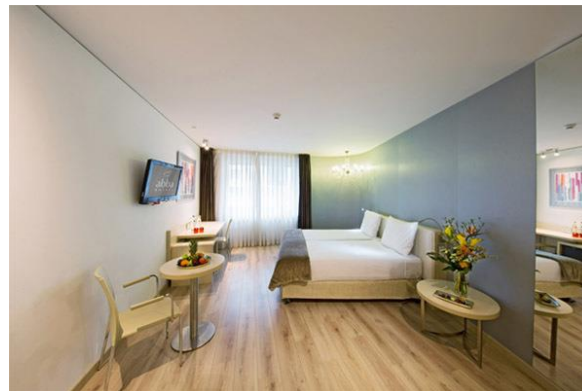

YOUR AWARD-WINNING ACCESSIBLE TRAVEL SPECIALIST

ACCESSIBLE HOLIDAY INSPIRATION

Malta, db San Antonio Hotel & Spa 4*

- Private Adapted Transfers
- Wheel-in Shower
- Shower Chair
- Grab Rails
- Roman-style steps into the swimming pool

YOUR AWARD-WINNING ACCESSIBLE TRAVEL SPECIALIST

ACCESSIBLE HOLIDAY INSPIRATION

Abba Berlin Hotel, Germany 4*

- Private Adapted Transfers
- Wheel-in Shower
- Shower Chair
- Grab Rails

YOUR AWARD-WINNING ACCESSIBLE TRAVEL SPECIALIST